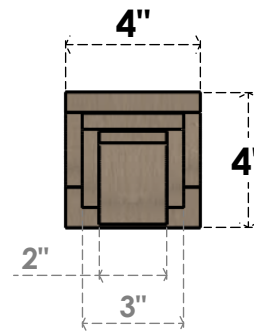

ITEM NUMBER: CORU04X08X04ROCRCP

4"W X 8"D X 4"H SERIES 3 WIDE ROCKFORD ROUGH CEDAR TIMBERTHANE
FAUX WOOD CORBEL, PRIMED

SIDE PROFILE

FRONT PROFILE

ISOMETRIC

EKENA MILLWORK
2300 WEST MAIN ST.
CLARKSVILLE, TX 75426
TOLL FREE: 866-607-0453
WWW.EKENAMILLWORK.COM