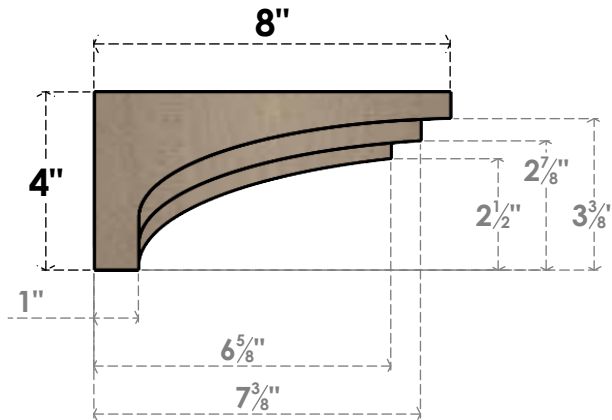

ITEM NUMBER: CORU04X08X04ROCRCP

4"W X 8"D X 4"H SERIES 3 WIDE ROCKFORD ROUGH CEDAR TIMBERTHANE
FAUX WOOD CORBEL, PRIMED

SIDE PROFILE

FRONT PROFILE

ISOMETRIC

EKENA MILLWORK
2300 WEST MAIN ST.
CLARKSVILLE, TX 75426
TOLL FREE: 866-607-0453
WWW.EKENAMILLWORK.COM

NOTES

1. INSTALLATION TO BE COMPLETED IN ACCORDANCE WITH MANUFACTURER'S SPECIFICATIONS.
2. DRAWING MAY NOT BE TO SCALE
3. THIS DRAWING IS INTENDED FOR DESIGN AND PLANNING PURPOSES ONLY.
4. ALL INFORMATION CONTAINED HEREIN WAS CURRENT AT THE TIME OF DEVELOPMENT BUT MUST BE REVIEWED AND APPROVED BY THE PRODUCT MANUFACTURER TO BE CONSIDERED ACCURATE.
5. TIMBERTHANE ARCHITECTURAL PRODUCTS ARE MADE FROM HIGH DENSITY URETHANE AND COME FACTORY PRIMED